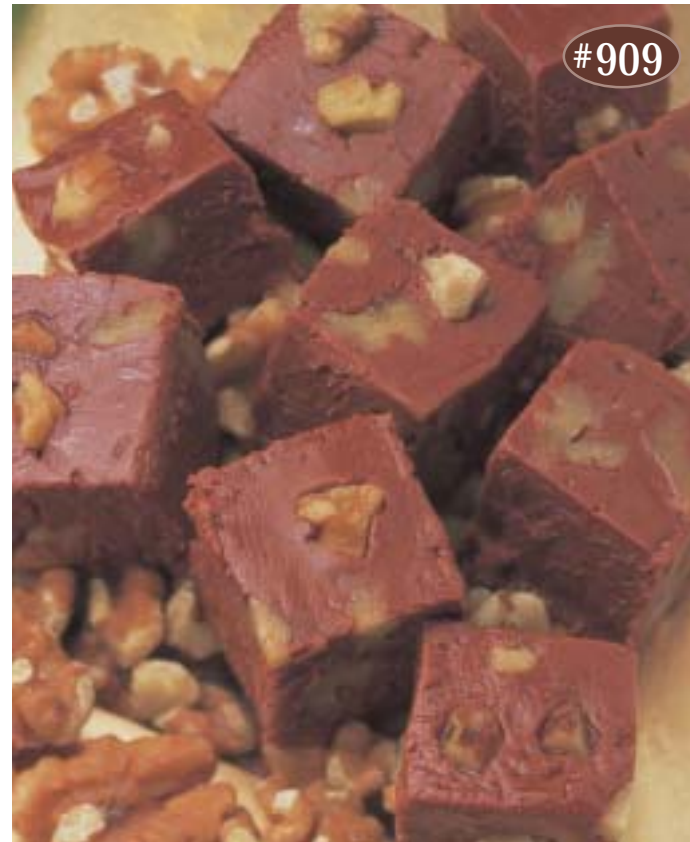

#908

chocolate caramel apples

Chocolate with caramel centers. 7oz. Boxed ⓅD \$8.00

#909

walnut fudge

Chocolate with whole walnuts. 12oz. Boxed \$10.00

#910

chocolate covered peanut squares

Chocolate over crunchy toffee and peanuts. 6 oz. Foil bag ... \$7.00

#911

peppermint cremes

Dark chocolate with creme centers. 7oz. Boxed \$8.00

Sweet Temptations

#900

peanut caramel clusters

Peanuts and caramel covered in milk chocolate.
7oz. Boxed \$8.00

Fannie May Candies

#901

fanny may® trinidads

Dark chocolate centers in pastel coating,
rolled in toasted coconut. 5.6oz Boxed \$10.00

#904

peanut butter cups

Chocolate with creamy peanut butter
centers. 6 oz. Boxed Ⓟ \$8.00