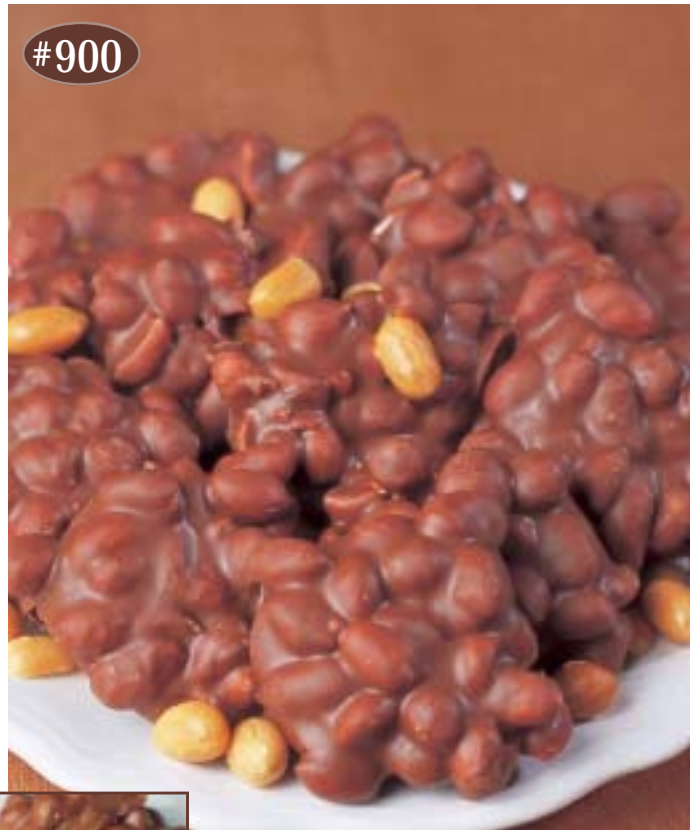

#908

chocolate caramel apples

Chocolate with caramel centers. 7oz. Boxed ⓅD \$8.00

#909

walnut fudge

Chocolate with whole walnuts. 12oz. Boxed \$10.00

#910

chocolate covered peanut squares

Chocolate over crunchy toffee and peanuts. 6 oz. Foil bag ... \$7.00

#911

peppermint cremes

Dark chocolate with creme centers. 7oz. Boxed \$8.00

Sweet Temptations

#900

peanut caramel clusters

Peanuts and caramel covered in milk chocolate.
7oz. Boxed \$8.00

Fannie May Candies

#901

fanny may® trinidads

Dark chocolate centers in pastel coating,
rolled in toasted coconut. 5.6oz Boxed \$10.00

#904

peanut butter cups

Chocolate with creamy peanut butter
centers. 6 oz. Boxed Ⓟ \$8.00