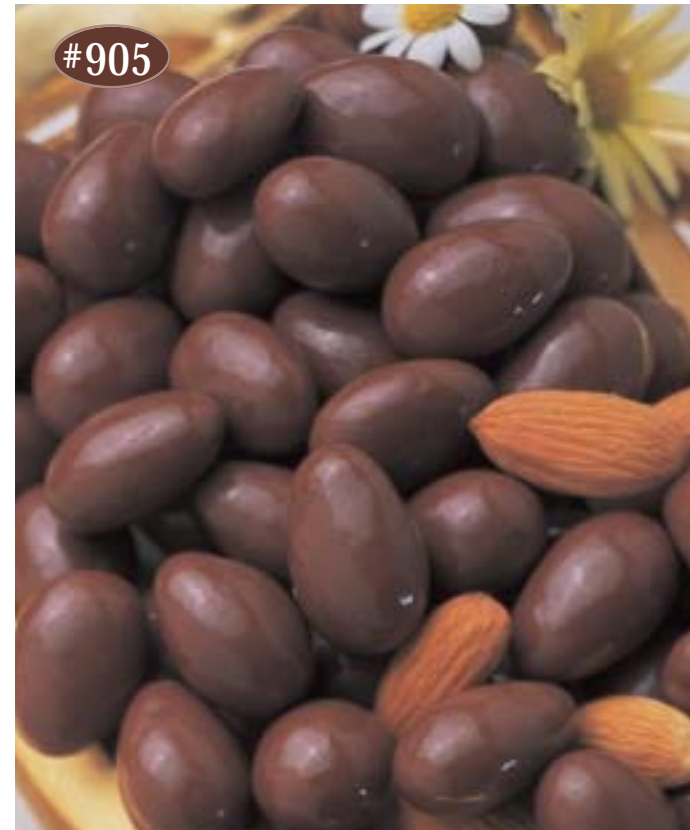

Chocolate over crunchy toffee and peanuts. 6 oz. Foil bag ... \$7.00

#911

peppermint cremes

Dark chocolate with creme centers. 7oz. Boxed \$8.00

Sweet Temptations

#900

peanut caramel clusters

Peanuts and caramel covered in milk chocolate.
7oz. Boxed \$8.00

Fannie May Candies

#901

fanny may® trinidads

Dark chocolate centers in pastel coating,
rolled in toasted coconut. 5.6oz Boxed \$10.00

#904

peanut butter cups

Chocolate with creamy peanut butter
centers. 6 oz. Boxed Ⓟ \$8.00

#905

chocolate covered almonds

Almonds covered with chocolate. 6 oz. Foil bag \$7.00

#902

chocolate covered peanuts

Peanuts covered in chocolate coating. 6oz. Foil bag \$6.00

#903

coconut cremes