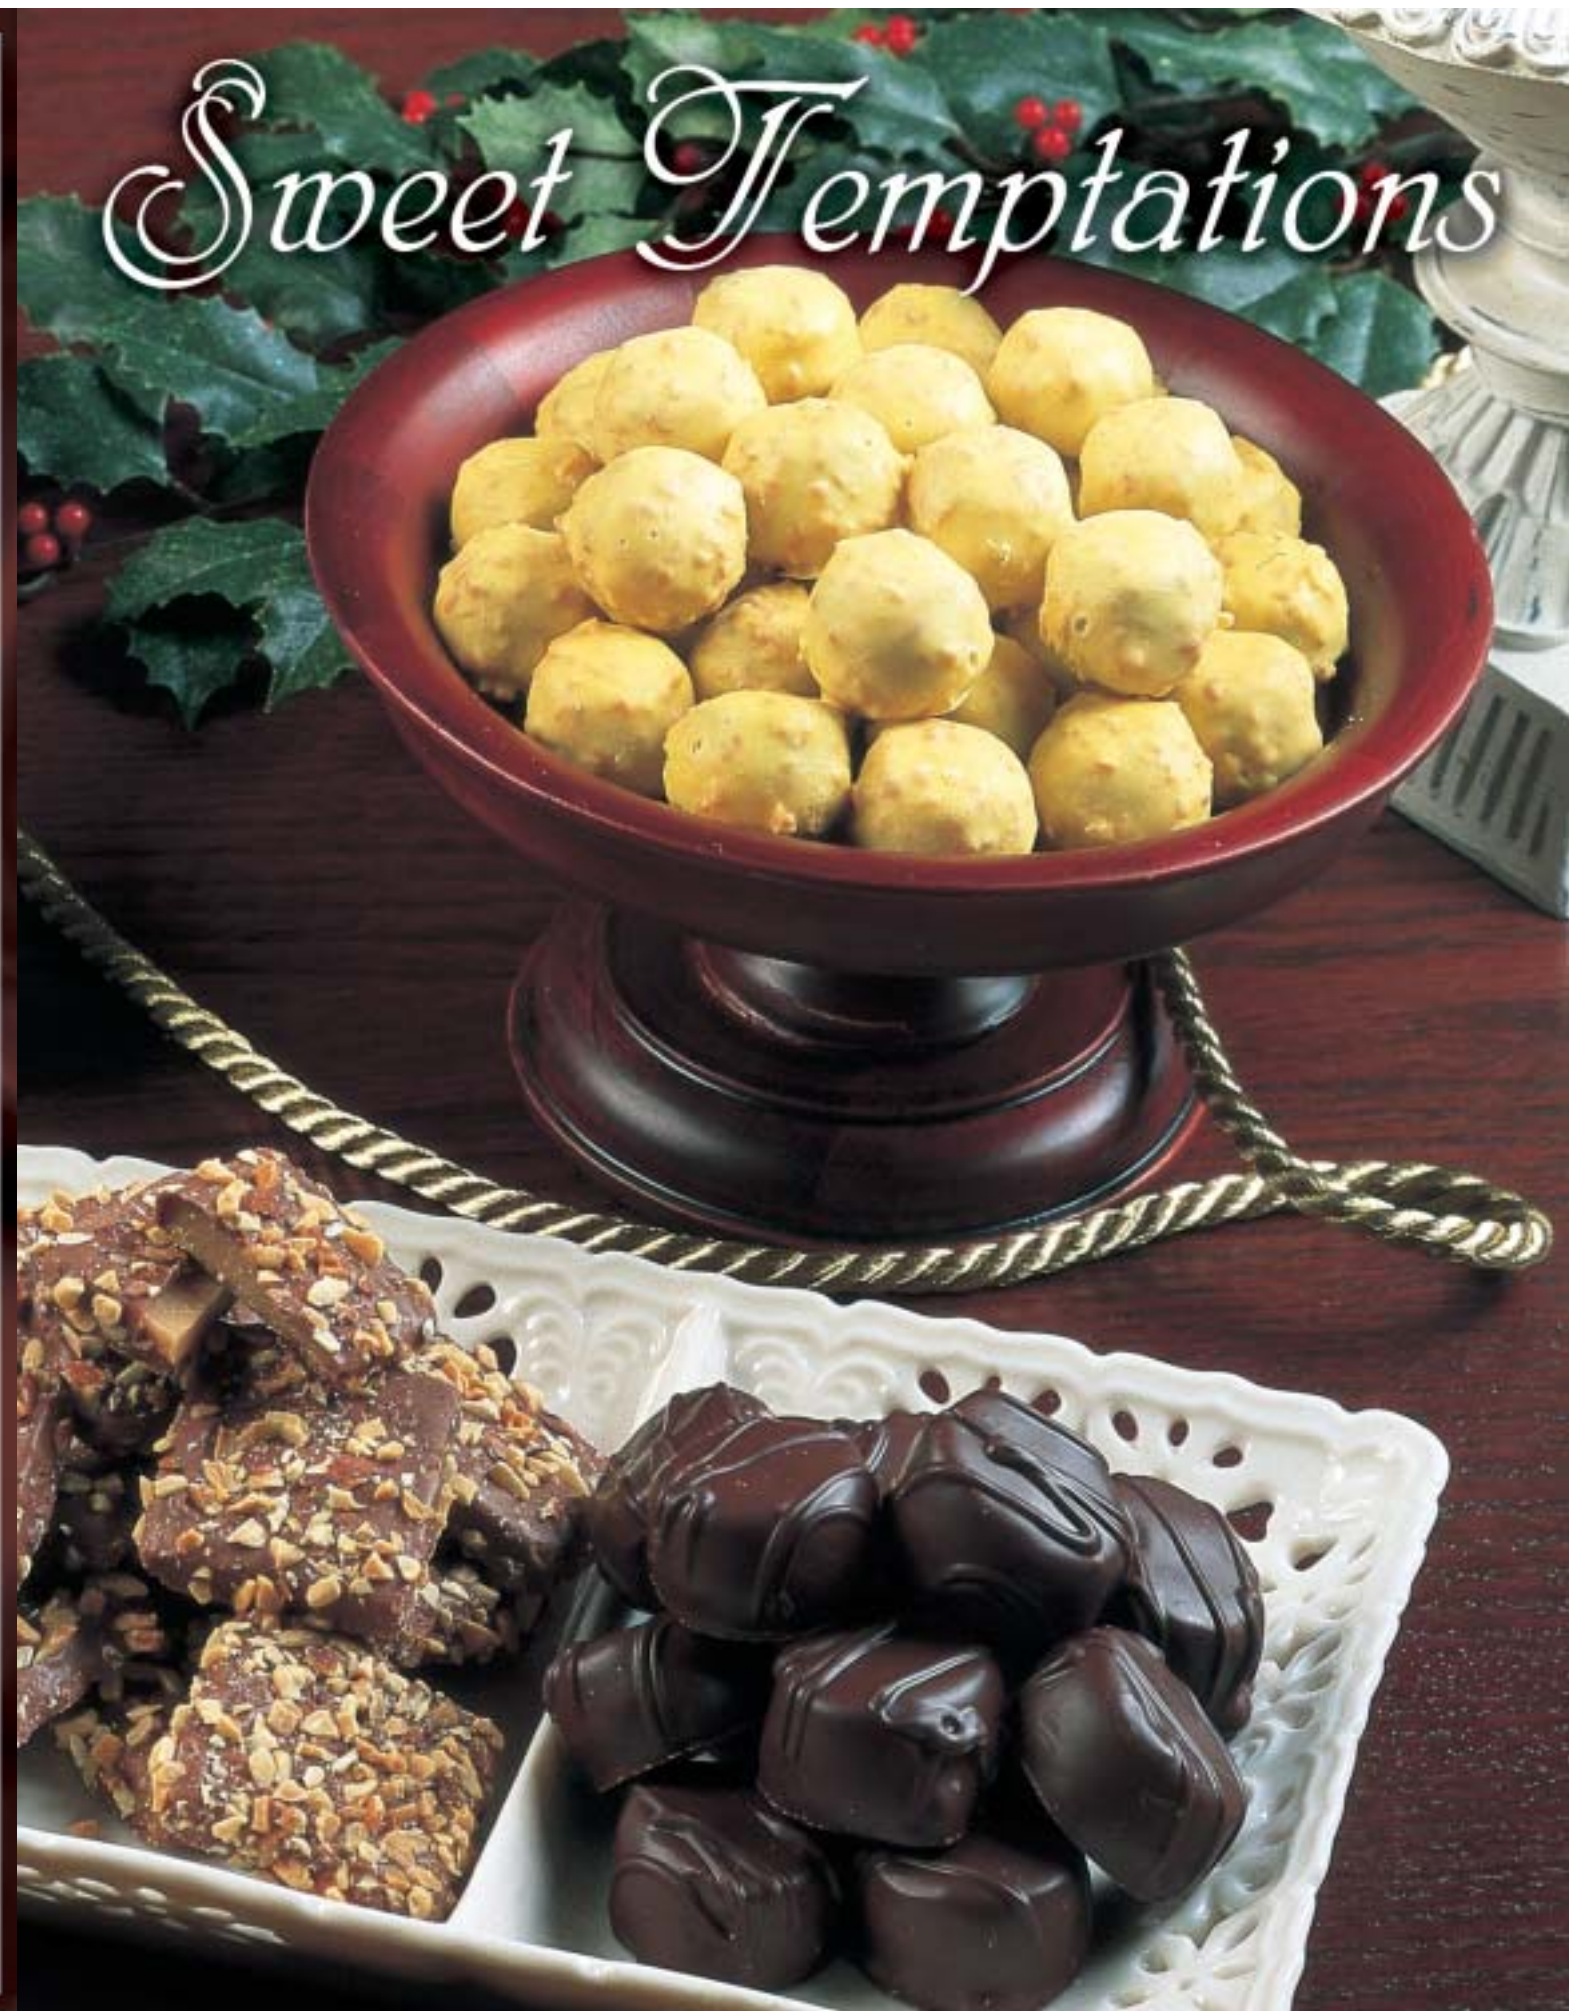

#908

chocolate caramel apples

Chocolate with caramel centers. 7oz. Boxed ⓅD \$8.00

#909

walnut fudge

Chocolate with whole walnuts. 12oz. Boxed \$10.00

#910

chocolate covered peanut squares

Chocolate over crunchy toffee and peanuts. 6 oz. Foil bag ... \$7.00

#911

peppermint cremes

Dark chocolate with creme centers. 7oz. Boxed \$8.00

Sweet Temptations

#900

peanut caramel clusters

Peanuts and caramel covered in milk chocolate.
7oz. Boxed \$8.00