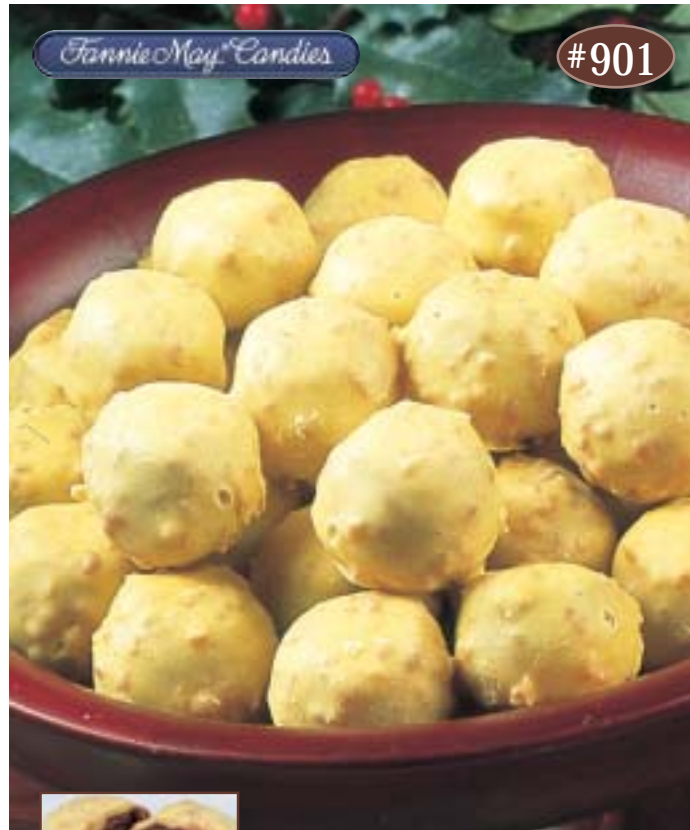

fanny may® trinidads

Dark chocolate centers in pastel coating,
rolled in toasted coconut. 5.6oz Boxed $10.00

#904